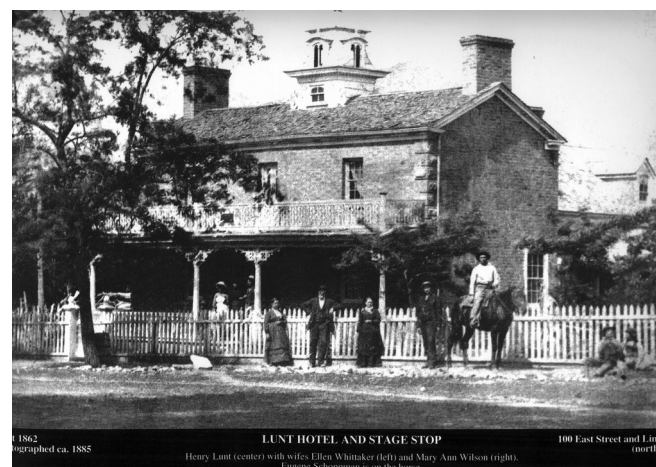

Lunt Hotel and Stage Stop, Cedar City, UT

Married: [Ann Cresswell Gower](#)
Date: 11 Apr 1863

Children:
1. [Jane Gower Lunt](#), 1864-1952
2. [Jemima Gower Lunt](#), 1866-1945
3. [Roselia Gower Lunt](#), 1868-1928
4. [Oscar Gower Lunt](#), 1870-1959
5. Richard Henry Lunt, 1872-1872
6. [George Albert Lunt](#), 1874-1960
7. Owen Lunt, 1876-1876
8. [Thomas Amos Lunt](#), 1878-1947
9. [Ellen Gower Lunt](#), 1880-1945
10. [Rachel Ann Lunt](#), 1883-1968